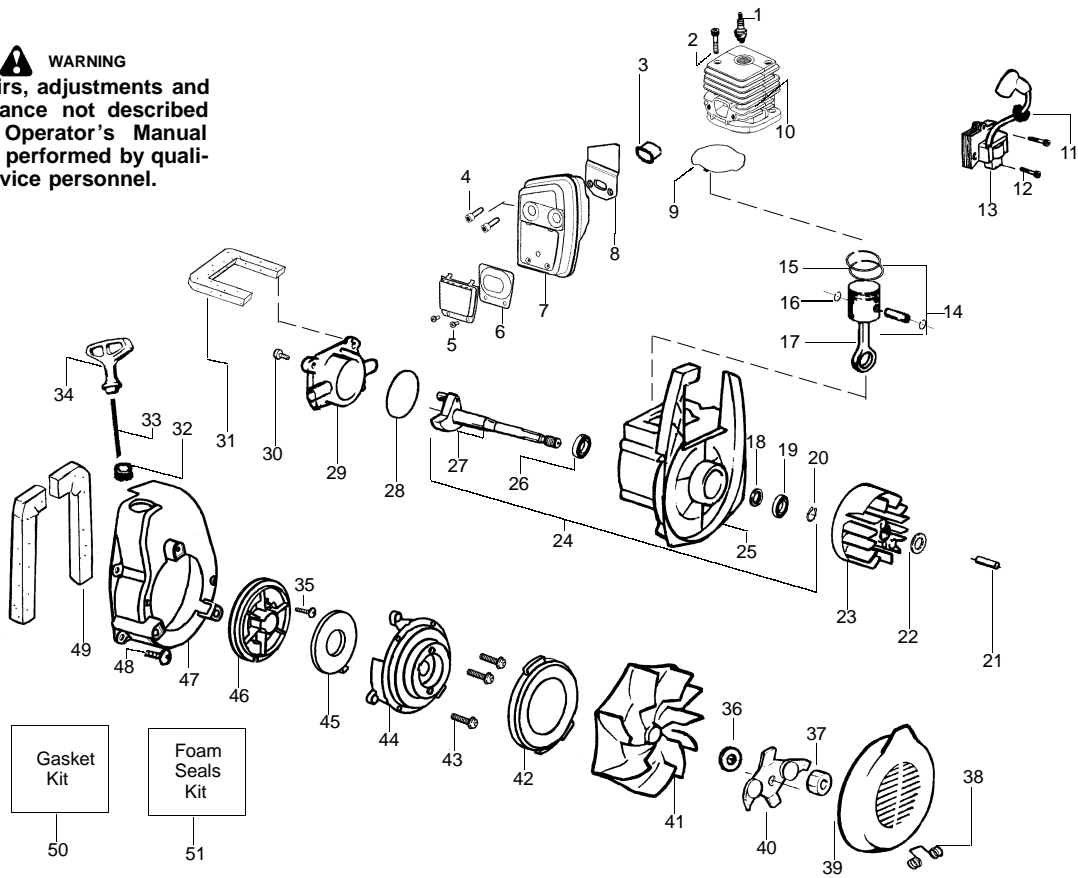

WARNING
All repairs, adjustments and maintenance not described in the Operator's Manual must be performed by qualified service personnel.

Ref.	Part No.	Description	Ref.	Part No.	Description	Ref.	Part No.	Description
1.	952030249	Spark Plug (RCJ-6Y)	21.	530016190	Spacer-Flywheel	40.	530095461	Assy-Mulch Blade
2.	530015953	Screw	22.	530015149	Washer	41.	530069817	Assy-Impeller
3.	530055191	Insulator-Heat	23.	530039209	Assy-Flywheel	42.	530056625	Seal-Ring
4.	530016387	Screw-Muffler-Internal	24.	530071456	Assy-Crankcase/Crank shaft (incl. 20,25,27)	43.	530016349	Screw
5.	530015241	Screw	25.	530012492	Assy-Crankcase (Incl. 18,19,26)	44.	530055101	Housing-Pulley
6.	530071593	Kit-Spark Screen (incl. #5)	26.	530032125	Bearing-Inner	45.	530042086	Spring-Starter
7.	530071600	Kit-Muffler (incl. 4,5,6, & 8)	27.	530012452	Assy-Crankshaft	46.	530071466	Kit-Starter Pulley
8.	530071458	Gasket-Baffle (kit)	28.	530071458	O-ring-C/case (kit)	47.	530055102	Fan Housing
9.	530071458	Gasket-Cylinder (kit)	29.	530012443	Cover-Crankcase	48.	530015810	Screw
10.	530012432	Cylinder	30.	530015810	Screw	49.	530071459	Foam-182mm (kit)
11.	530019182	Grommet-Ign. Module	31.	530071459	Foam-219mm (kit)	50.	530071458	Kit-Gasket (page 1 incl. 2, & 5) (page 2 incl. 8,9, & 28)
12.	530016357	Screw-Ignition Module	32.	530029182	Eyelet-Flange	51.	530071459	Kit-Foam Seals (page 1 incl. 1,14,17,32) (page 2 incl. 31 & 49)
13.	530035505	Ignition Module	33.	530071467	Kit-Rope			
14.	530071357	Kit-Piston (Incl. 15 & 16)	34.	530049488	Handle-Starter			
15.	530055120	Piston Ring	35.	530016391	Screw-Rope			
16.	530015162	Retainer-Piston Pin	36.	530016240	Washer-Belleville			
17.	530069945	Assy-Connecting Rod	37.	530626605	Nut			
18.	530071615	Kit-Crankcase Seal	38.	530402043	Spring-Return Cover			
19.	530055728	Bearing-Outer	39.	530049313	Inlet Door			
20.	530015941	Retainer Ring-C'chaft						

✓ = NEW PART NUMBER FOR THIS IPL

★ = REFER TO THE SERVICE REFERENCE INDICATED FOR MORE INFORMATION. (LOCATED AT END OF IPL)