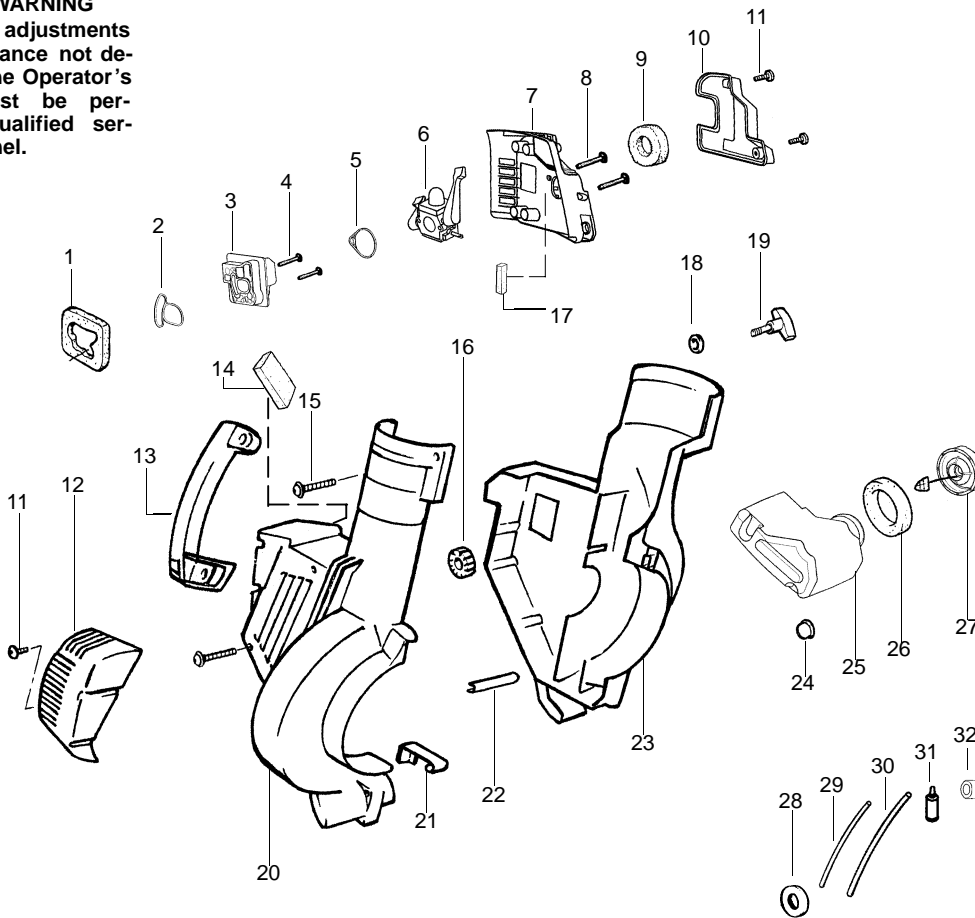

⚠ WARNING

All repairs, adjustments and maintenance not described in the Operator's Manual must be performed by qualified service personnel.

Ref.	Part No.	Description	Ref.	Part No.	Description
1.	530071459	Air Dam (kit)	21.	530402044	Spring-Cover Latch
2.	530071458	Gasket-Adapter (kit)	22.	530049617	Guide-Starter Rope
3.	530035561	Carburetor Adaptor	23.	530057313	Housing-Left
4.	530016309	Screw	24.	530036792	Isolator-Crankcase
5.	530071458	Gasket-Carburetor (kit)	25.	530049491	Assy-Fuel Tank
6.	530071632	Kit-Carb Ass'y. (C1Q-W11C)	26.	530049527	Gasket-Fuel Tank
7.	530056629	Air Box	27.	530049386	Fuel Cap w/Retainer
8.	530015849	Screw-Carb.	28.	530049656	Grommet-Shroud
9.	530049383	Filter-Air	29.	530069247	Kit-Line Carb/Purge
10.	530056581	Cover-Air Filter	30.	530069216	Kit-Line Tank/Purge
11.	530016349	Screw	31.	530095646	Assy-Fuel Pick-up
12.	530056641	Guard-Muffler	32.	530071459	Grommet-Fuel line (kit)
13.	530095469	Handle	Not Shown		
14.	530071459	Foam 71.1mm (kit)	---	---	Operator Manual
15.	530015886	Screw	530163916	---	Scan
16.	530049323	Isolator	530163917	---	Euro
17.	530071459	Foam 25.4mm (kit)	530057414	---	Warning Decal
18.	530015197	Nut			
19.	530016322	Knob-Blower			
20.	530057312	Housing-Right			

✓ = NEW PART NUMBER FOR THIS IPL

★ = REFER TO THE SERVICE REFERENCE INDICATED FOR MORE INFORMATION. (LOCATED AT END OF IPL)

Kit - Carburetor Assy # 530071632 - C1Q-W11C

Note: No Repair kits are available for this carburetor, please order the complete assembly part number 530-071632 (C1Q-W11C)