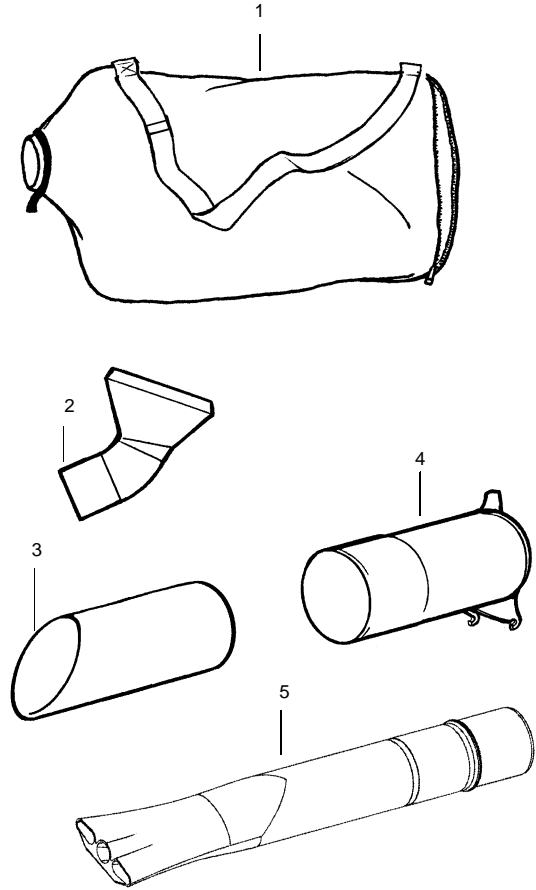

✓ = NEW PART NUMBER FOR THIS IPL

★ = REFER TO THE SERVICE REFERENCE INDICATED FOR MORE INFORMATION. (LOCATED AT END OF IPL)

Kit - Carburetor Assy # 530071632 - C1Q-W11C

Note: No Repair kits are available for this carburetor, please order the complete assembly part number 530-071632 (C1Q-W11C)

Assy - Vacuum

Ref.	Part No.	Description
1.	530095564	Assy-Vac. Bag w/strap
2.	530095470	Tube-Elbow Vac
3.	530094476	Tube-Lower Vac
4.	530056901	Tube-Upper Vac
5.	530095593	Tube-Blower